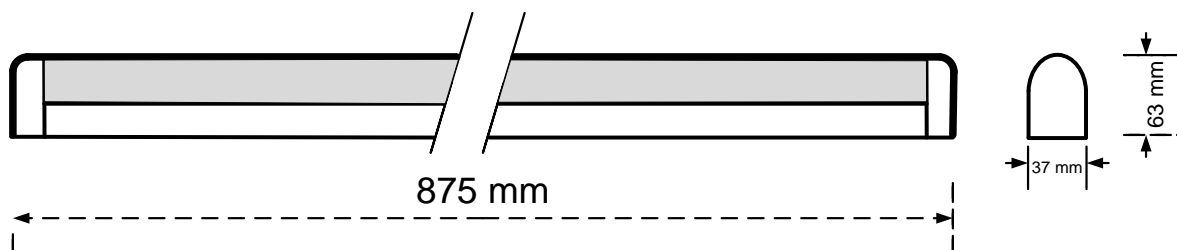

804-158

General Information

Order Code	804-158
Product Description	CYFELCO MIRRORL 1X21W DALI
Application	Store shelves, kitchens, bathrooms, restaurants, vessel cabins, hotel rooms, waiting rooms.
Installation	Ceiling, Wall Surface Mounted Luminaire
Luminaire type	Mirror Light for T5 Lamps
Light Source	T5 Fluorescent Tube
Number of light sources	1 pc (not included)
Gear	Vossloh-Schwabe DALI Electronic Ballast (HF)
Dimming	Dimmable
Standards	2014/30/EU Electromagnetic Compatibility Directive 2014/35/EU Low Voltage Directive
CE mark	Yes
Warranty	X years

Electrical Data

Lamp Power	21 W
Input voltage	220-240 V
Input Frequency	50-60 Hz
Protection class	Class I

Mechanical Characteristics

Housing Material	Sheet steel 0,5mm
Surface Finish	White powder coating (RAL 9003)
Optical Cover	Matt PMMA
Ingress protection code	IP 40
Mechanical impact protection code	IK03
Dimensions LxWxH	875x37x63 mm

Logistics

Packing	1 pc per resistant carton
Net weight	xx kg
Gross weight	xx kg
Volume	Xx m ³

Dimensional Drawing

ELMASCO INDUSTRIES S.A.

Head Office : 44 K. Palama, 14343 N. Chalkidona, Athens, Greece
 Production Plant : Ag. Adrianos, 21100 Nafplio, Greece
 Email: elmasco@elmasco.eu